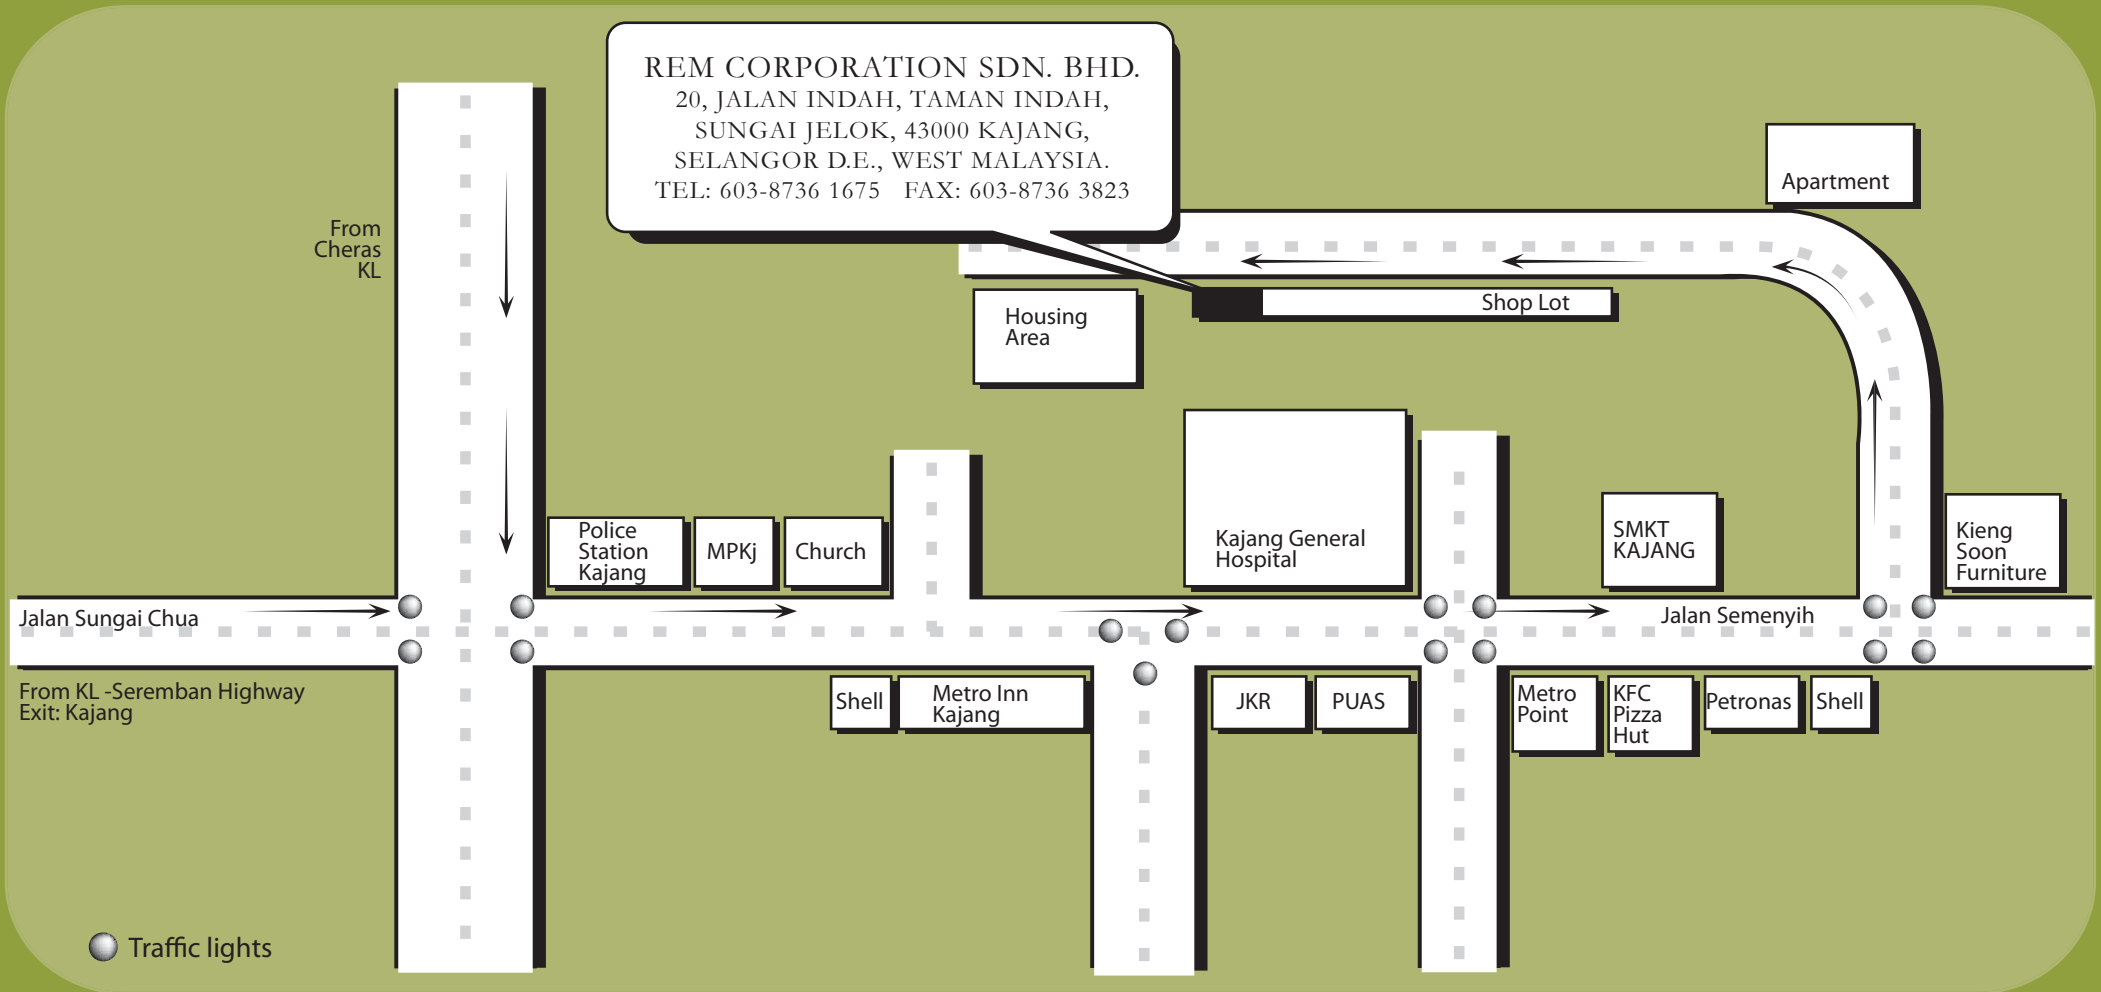

# Location Map

REM CORPORATION SDN. BHD.  
20, JALAN INDAH, TAMAN INDAH,  
SUNGAI JELOK, 43000 KAJANG,  
SELANGOR D.E., WEST MALAYSIA.  
TEL: 603-8736 1675 FAX: 603-8736 3823

From Cheras KL

Jalan Sungai Chua

From KL -Seremban Highway  
Exit: Kajang

● Traffic lights

Apartment

Housing Area

Shop Lot

Police Station Kajang

MPKj

Church

Kajang General Hospital

SMKT KAJANG

Kieng Soon Furniture

Jalan Semenyih

Shell

Metro Inn Kajang

JKR

PUAS

Metro Point

KFC Pizza Hut

Petronas

Shell